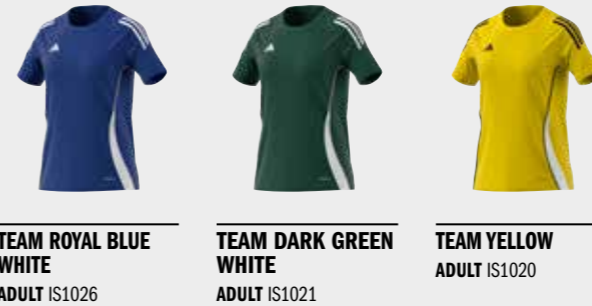

BLACK
WHITE
ADULT IJ7675

TEAM NAVY BLUE 2
WHITE
ADULT IS1022

TEAM POWER RED 2
WHITE
ADULT IS1023

TEAM YELLOW
ADULT IS1020