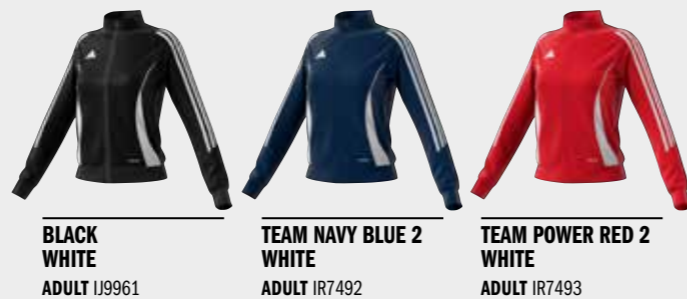

TIRO 24

TRAINING JACKET

ADULT 50 € / 40 €

TIRO24 TRJKTW

FIT SLIM
TECHNOLOGY AEROREADY
MATERIAL 100% PET-REC
ADULT SIZES 2XS, XS, S, M, L, XL, 2XL

LIFECYCLE → FEB 2027 > UPDATED!

BLACK
WHITE
ADULT IJ9961

TEAM NAVY BLUE 2
WHITE
ADULT IR7492