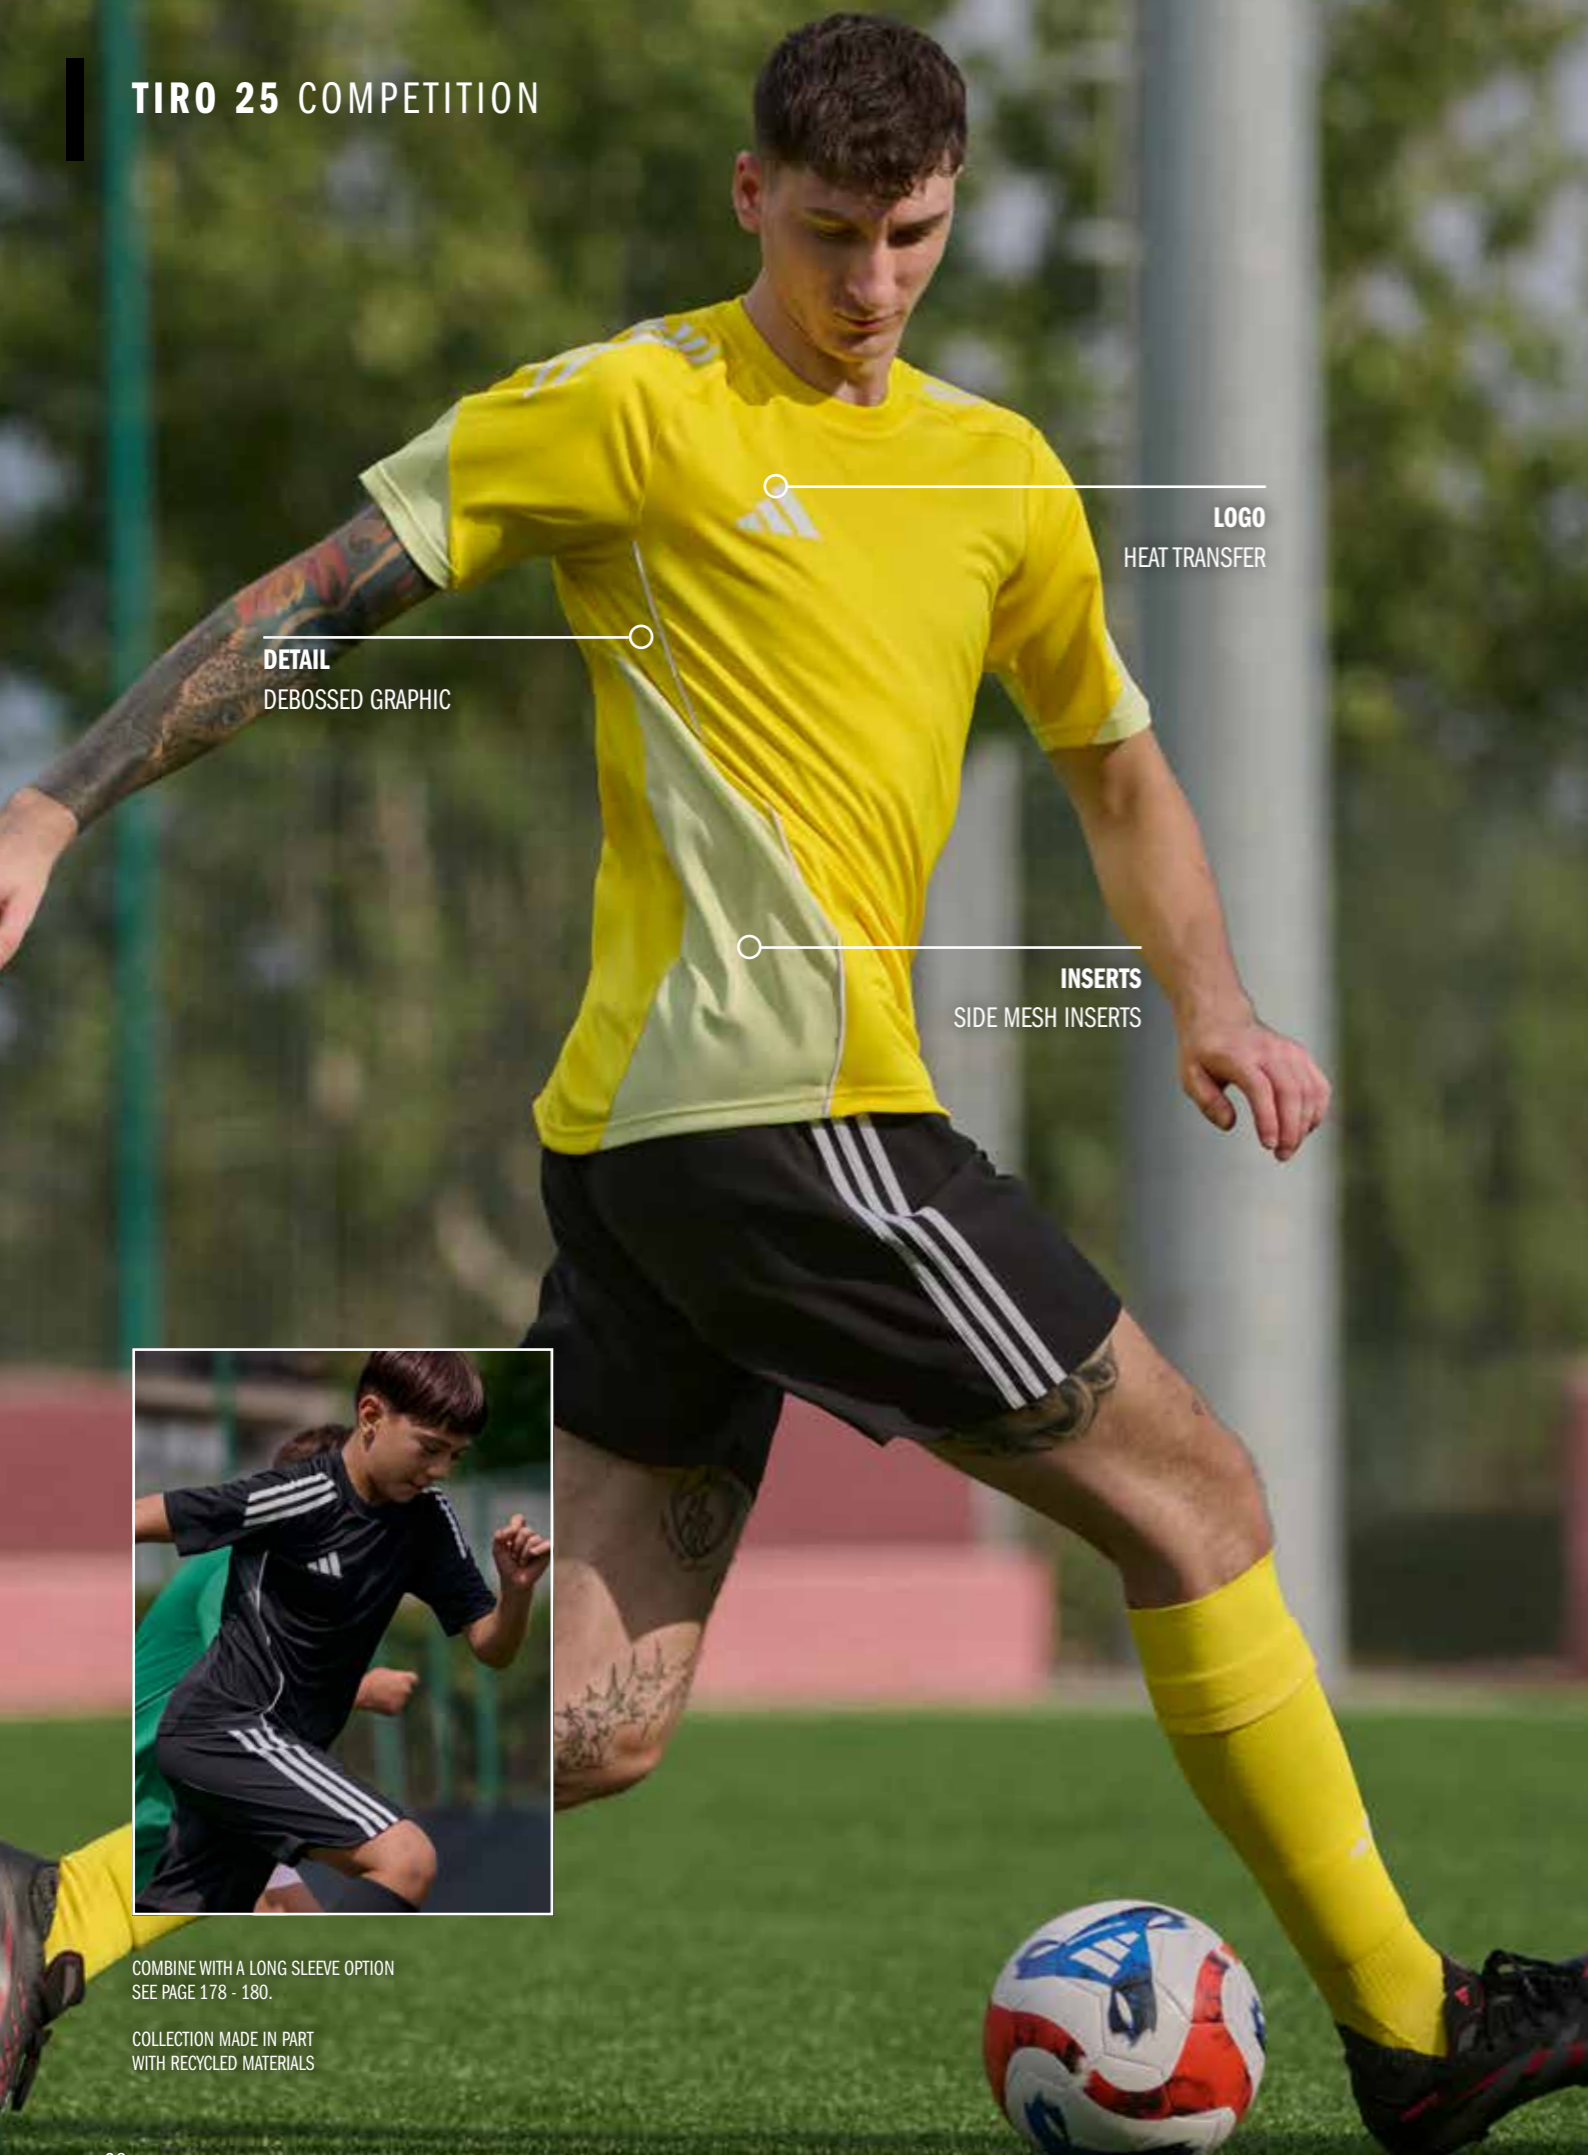

TIRO 25 COMPETITION

TIRO 25 COMPETITION

LOGO
HEAT TRANSFER

DETAIL
DEBOSSED GRAPHIC

INSERTS
SIDE MESH INSERTS